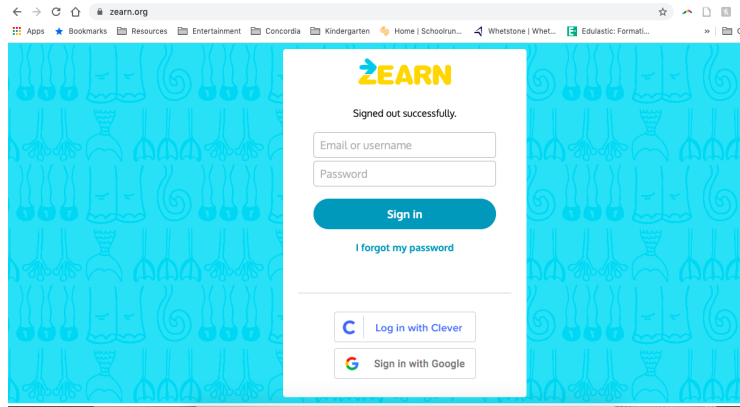

How to Log in to Zearn:

1. Go to Zearn.org:

2. Use your student's login document to enter their username and password:

STUDENT NAME's Login Information

| | |
|-------------------------|--------------------------------------|
| Gmail | Website: gmail.com |
| | Email: _____ |
| | Password: akili1234 |
| Google Classroom | Website: classroom.google.com |
| | Username: _____ |
| | Password: _____ |
| Zearn | Website: zearn.org |
| | Username: _____ |
| | Password: _____ |
| Lexia | Website: www.lexiacore5.com |
| | Username: _____ |
| | Password: _____ |

3. Enter your student's class code (from the syllabus sent home).

4. Once you click sign in, it should take you to a page that looks like this (depending on grade level there may be more options here):