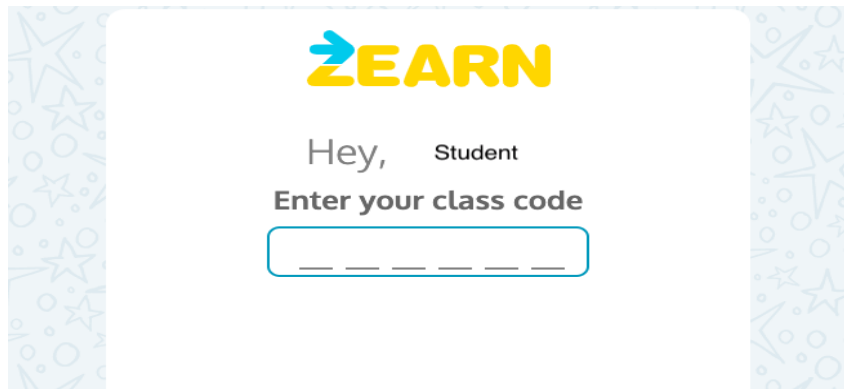

How to Log in to Zearn:

1. Go to Zearn.org:

2. Use your student's login document to enter their username and password:

STUDENT NAME's Login Information

| | |
|-------------------------|--------------------------------------|
| Gmail | Website: gmail.com |
| | Email: _____ |
| | Password: akili1234 |
| Google Classroom | Website: classroom.google.com |
| | Username: _____ |
| | Password: _____ |
| Zearn | Website: zearn.org |
| | Username: _____ |
| | Password: _____ |
| Lexia | Website: www.lexiacore5.com |
| | Username: _____ |
| | Password: _____ |

3. Enter your student's class code (from the syllabus sent home).

4. Once you click sign in, it should take you to a page that looks like this (depending on grade level there may be more options here):